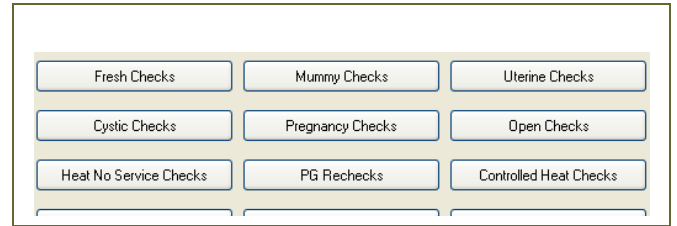

Scheduling Events

The heart and soul of DairyQuest has always been its ability to schedule events. Scheduled events are events that may or may not occur in the future of an animal.

DairyQuest attempts to properly predict what type of an event may occur of an animal when you record an event that has occurred. For example, when you record a breeding, DairyQuest can create a scheduled PG Check, a scheduled Dry Off and scheduled Freshening Event.

It is now much easier to determine how to setup your scheduling of events. If you select

Preferences|Schedule Vet Checks from the main menu, you will find a series of buttons that guide you to the type of Scheduled Event you want to create. Upon clicking a button, you will be guided on how to setup a schedule on your animals.

National ID/RFID Update

It looks like the National ID program is a dead issue. The USDA has announced that the program is completely voluntary. It is not mandatory.

However, the consumer wants to feel at ease when it comes to early detection of a problem in our food chain. We do need to be concerned about that.

One means of addressing this is the use of RFID tags. This gives you a fast, reliable means to identify an animal and her offspring.

“Once a new technology rolls over you, if you’re not part of the steamroller, you’re part of the road.”

RFID tags contain a computer chip that can be read with a reading device. The reading device can then send a signal to a computer. A software program such as DairyQuest can then locate the animal and allow you to view and record data.

Our HandLink program works with a PALM handheld computer. It is RFID ready.

We are currently working on a version of DairyQuest that will work with a Tablet PC. This Mobile Version of DairyQuest will utilize RFID and offer the ability of full computing power of a desktop computer.

The Tablet PC will be completely weatherized and utilize touch screen functionality. If you are interested and/or have questions, please contact us at ProfitSource.